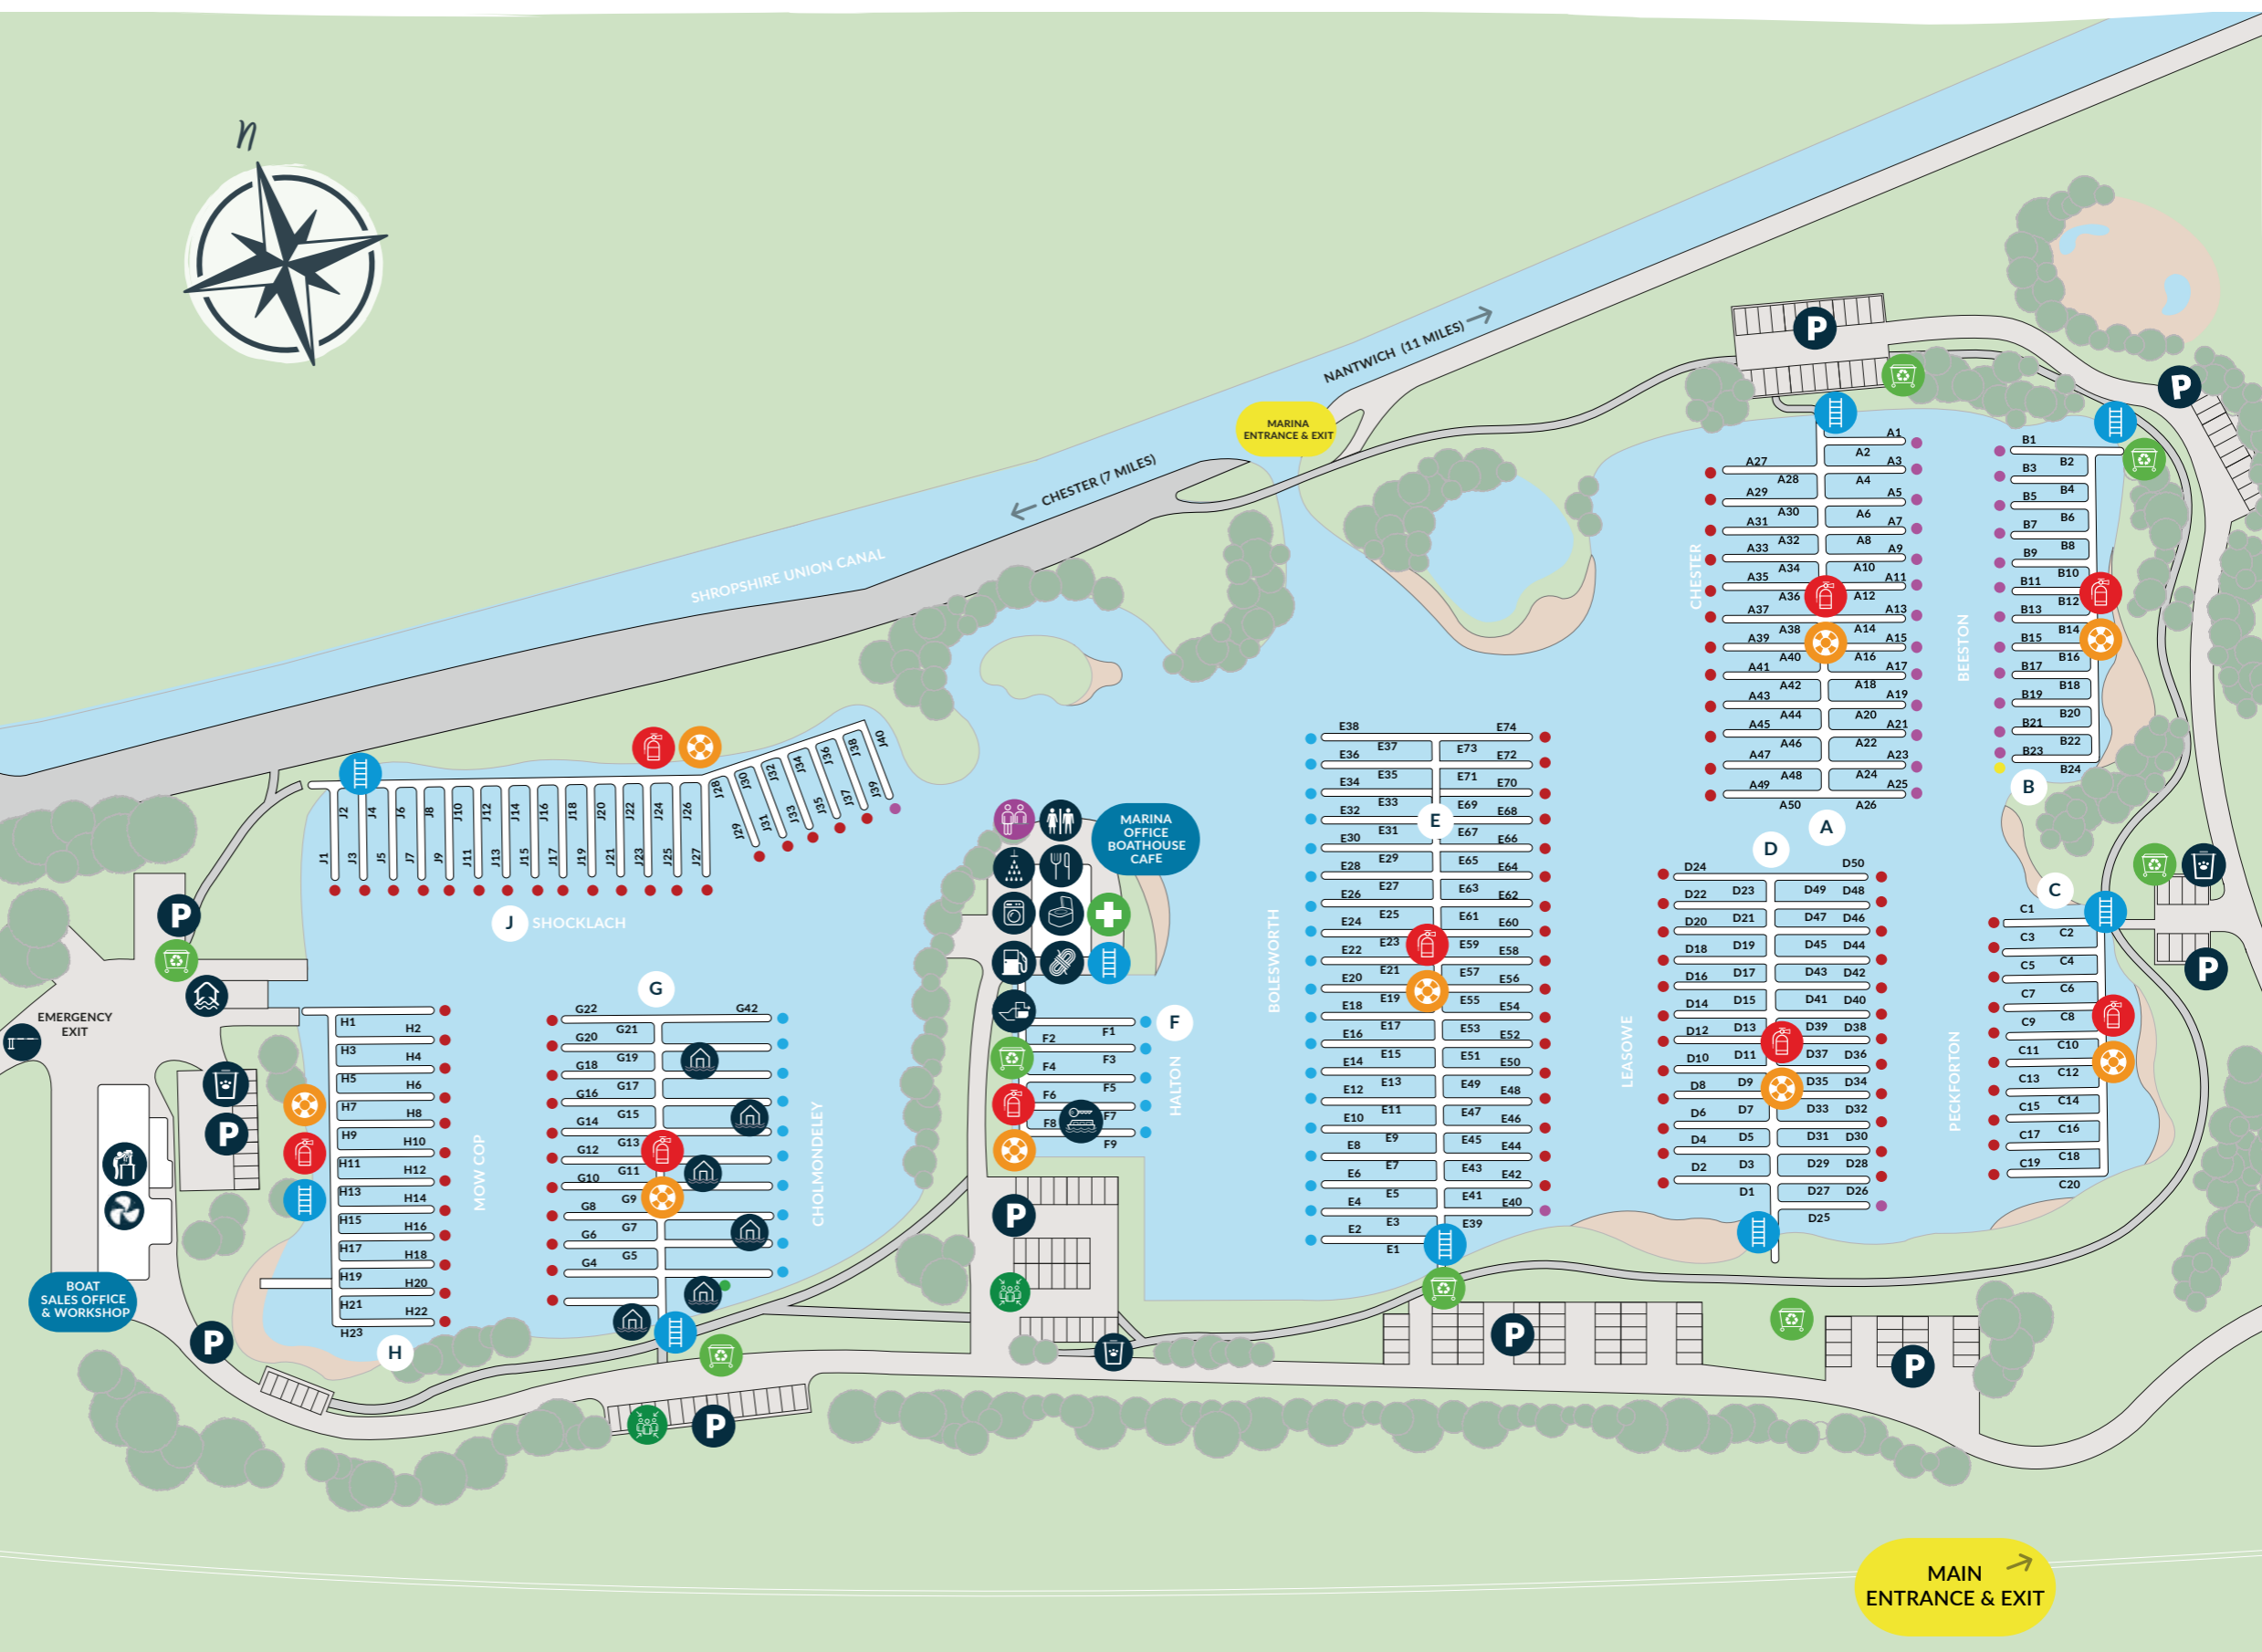

TATTENHALL MARINA

-  RECEPTION
-  PARKING
-  BOAT SALES
-  BOATHOUSE CAFE BAR
-  CHANDLERY
-  BOAT HIRE
-  WORKSHOP
-  FLOATING PODS
-  BARRIER
-  TOILETS
-  SHOWERS
-  LAUNDRY
-  FUEL
-  PUMP OUT
-  SLIPWAY
-  ELSAN
-  DOG WASTE
-  LADDERS
-  WASTE & RECYCLING
-  FIRE ASSEMBLY POINT
-  FIRST AID
-  LIFE RING
-  FIRE EXTINGUISHER

BERTH SIZES

- 70FT
- 60FT
- 50FT
- 40FT
- 30FT

USEFUL NUMBERS

RECEPTION 01829 771742	DOCTORS 01829 771588
OUT OF HOURS 07756 503623 07990 039394	PHARMACY 01829 771294
BOAT SALES 07585 956804	VET 01829 740216

MAIN ENTRANCE & EXIT
41 WHITECHURCH ROAD